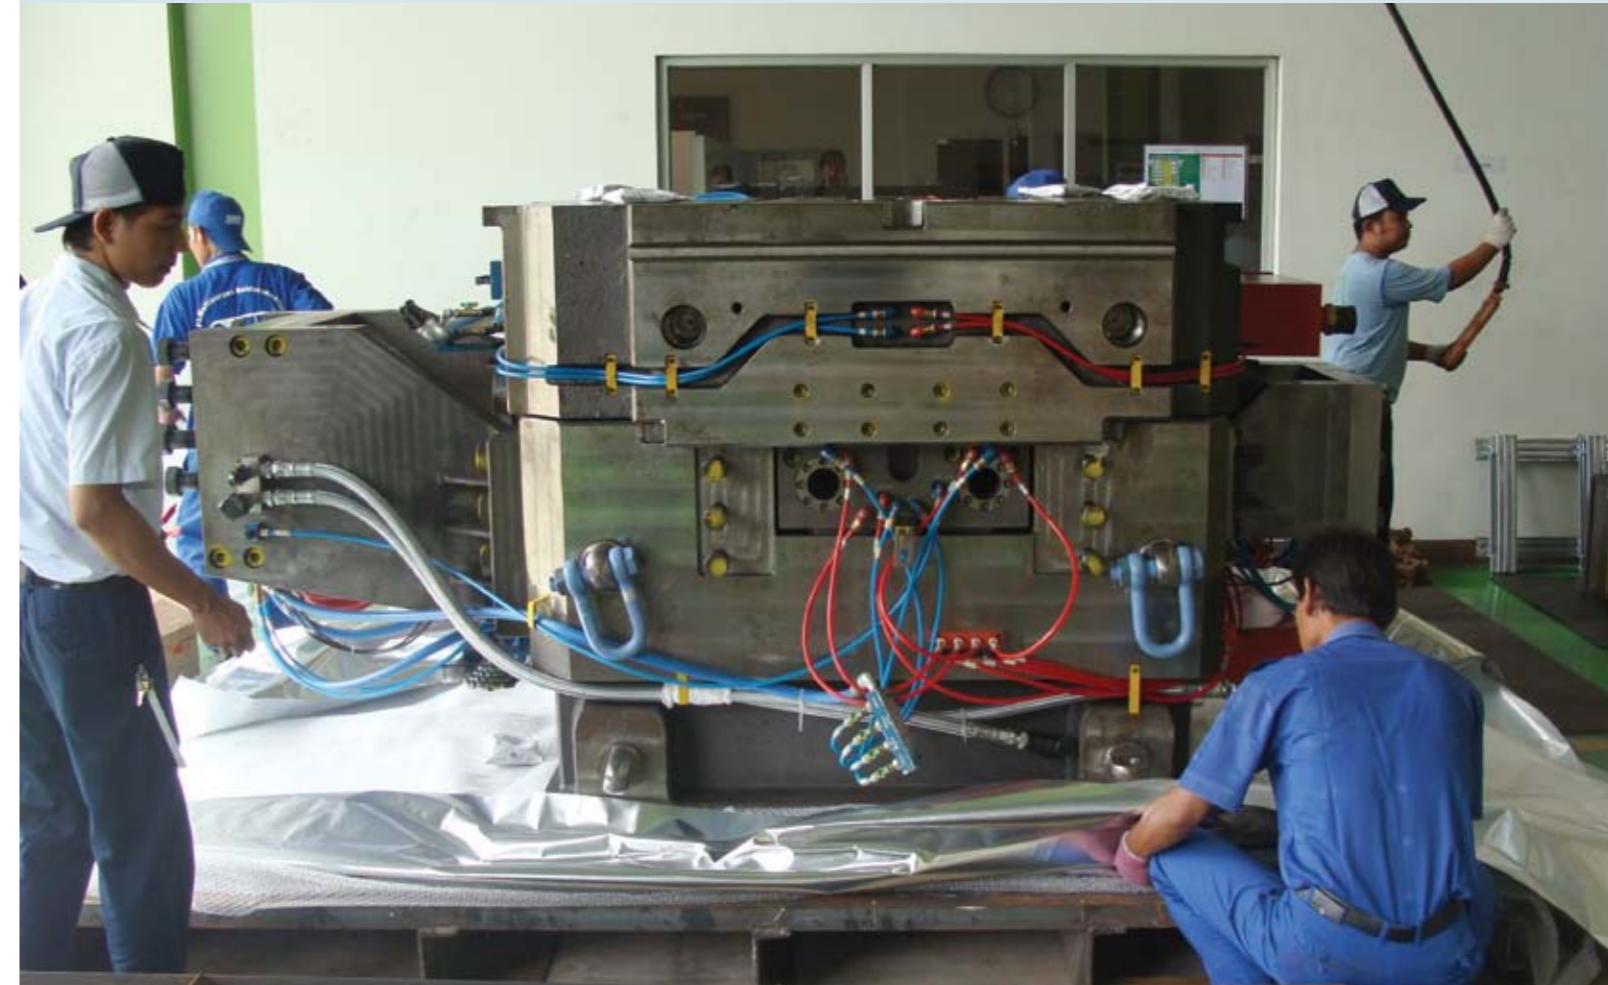

PACKING

We specialize in stock and custom packaging, working with domestic and import manufacturers to ensure that you receive the most competitive pricing. And we pride ourselves on our attentive customer service and quick response. PT. Multisarana Bahteramandiri employs skilled professionals, using quality materials to pack for domestic, international, on-site and automotive purposes. Being professionals in transportation, wood packing, vacuum packing, steel packing & preservation techniques, on-time delivery and customized service have earned PT. Multisarana Bahteramandiri the loyalty of our clients.